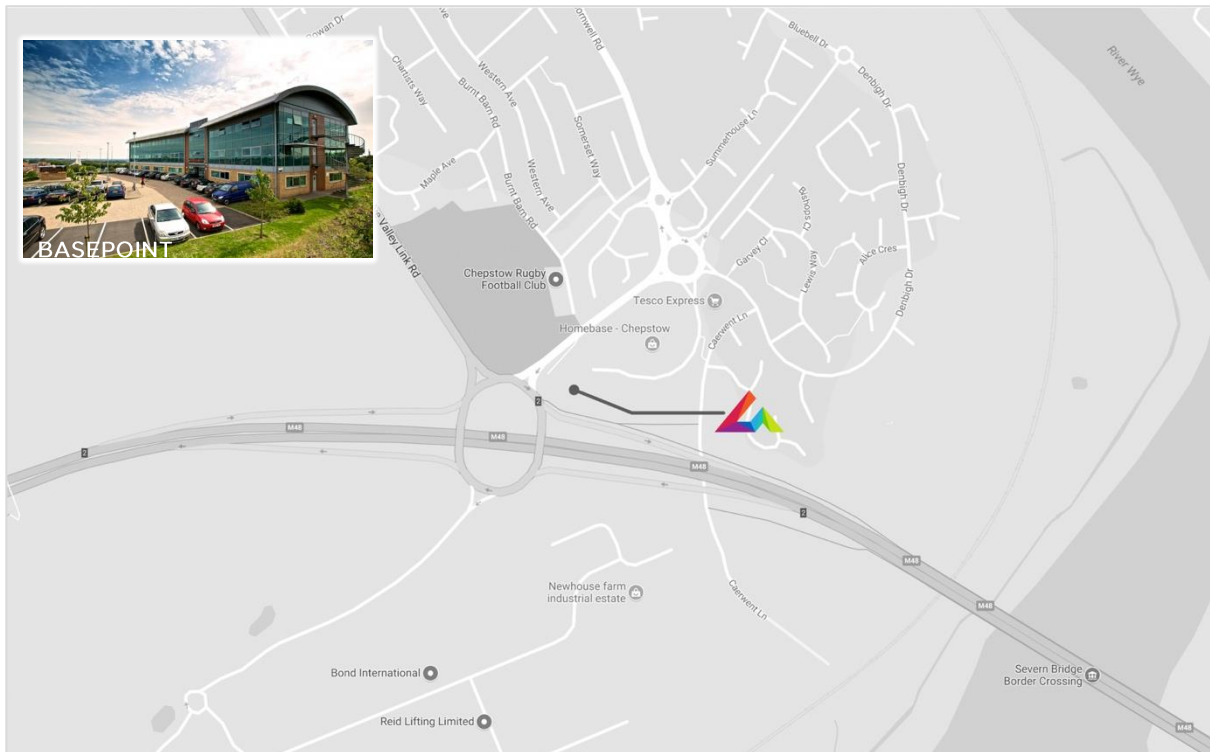

## HOW TO FIND US

**Address:** Riverside Court, Beaufort Park, Chepstow, Monmouthshire, [NP16 5UH](#) (Sat Nav)

**Telephone:** 01291 442 181

**Directions:** When travelling along the M48 from either Bristol or Cardiff, exit at Junction 2. If travelling from Bristol, you should use the old Severn Bridge and not the new Severn Crossing.

Follow Signs for Thornwell (second exit when coming from Cardiff direction or fourth exit when coming from Bristol direction) at the next roundabout take the fourth exit towards Homebase, carry on up the hill past Homebase to the end of the road where the Basepoint carpark is situated at the top of the hill.

**Parking:** Limited free parking is available onsite, which operates on a first come first served basis. Disabled parking is located directly outside the main entrance.

On your arrival, please report to the Reception Desk. We look forward to welcoming you!