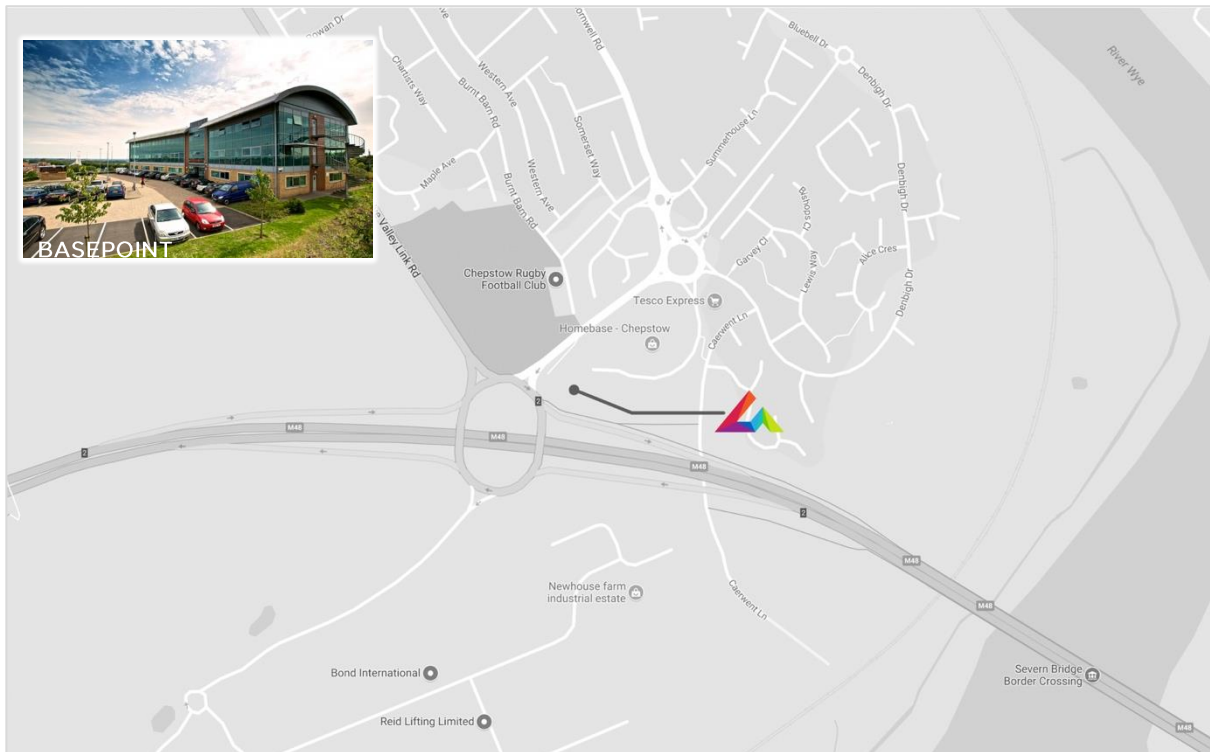

HOW TO FIND US

Address: Riverside Court, Beaufort Park, Chepstow, Monmouthshire, [NP16 5UH](#) (Sat Nav)

Telephone: 01291 442 181

Directions: When travelling along the M48 from either Bristol or Cardiff, exit at Junction 2. If travelling from Bristol, you should use the old Severn Bridge and not the new Severn Crossing.

Follow Signs for Thornwell (second exit when coming from Cardiff direction or fourth exit when coming from Bristol direction) at the next roundabout take the fourth exit towards Homebase, carry on up the hill past Homebase to the end of the road where the Basepoint carpark is situated at the top of the hill.

Parking: Limited free parking is available onsite, which operates on a first come first served basis. Disabled parking is located directly outside the main entrance.

On your arrival, please report to the Reception Desk. We look forward to welcoming you!